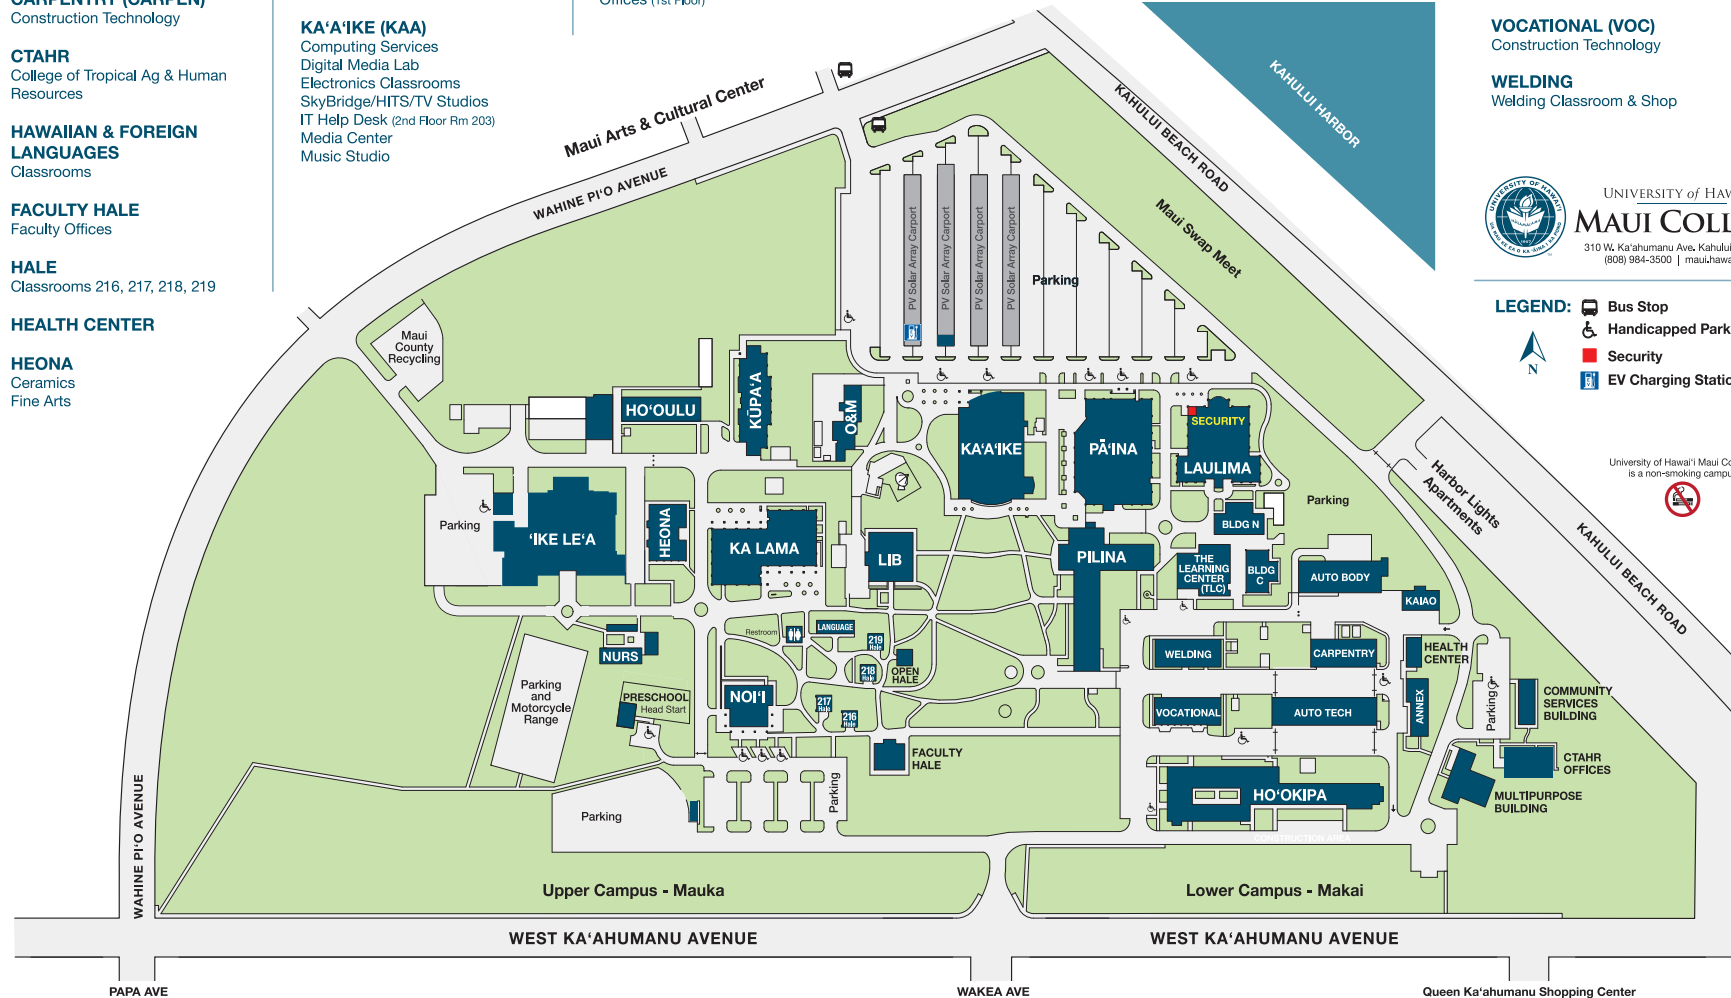

KŪPĀ'A

Classrooms
Math Lab

LIBRARY (LIB)

Classroom (1st Floor)
Library (2nd & 3rd Floor)
Mailroom/Lost & Found (1st Floor)
Offices (1st Floor)

LAULIMA (LAU)

Apprenticeship Program
CareerLink
Ho'āla
Office of Extended Learning and
Workforce Development (ELWD)
Ku'ina Program
Maui Language Institute

SECURITY OFFICE (808) 984-3255

Sustainable Living Institute of Maui
University of Hawai'i Center

THE LEARNING CENTER (TLC)

Building C - Language Arts
Building L - The Learning Center
Building N - Allied Health
EMS Training Center

MULTIPURPOSE BUILDING

Ka Hikina O Ka Lā
Title III Offices

NOI'I

Classrooms (2nd Floor)
Dental Hygiene

NURSING PORTABLES (NURS)

Nursing

O&M

Operations & Maintenance

PA'INA

Food Court & Culinary Arts Classrooms
The Leis Family Class Act Restaurant (2nd Floor)

PILINA

Bookstore (1st Floor)
Culinary Arts Program Offices (1st Floor)
Multipurpose Public Meeting Room (2nd Floor)
Office of the Chancellor (2nd Floor)
Office of Deans (1st Floor)
Special Needs/Disability Services (1st Floor)
Student Life (2nd Floor)
Student Lounge (2nd Floor)
UH Foundation (2nd Floor)
UH Maui Fit (1st Floor)

PRESCHOOL

UHMC-MEO Head Start

VOCATIONAL (VOC)

Construction Technology

WELDING

Welding Classroom & Shop

UNIVERSITY of HAWAII
MAUI COLLEGE

1. **LEGEND:**
2. Bus Stop
   - Handicapped Parking
   - Security
   - EV Charging Stations

Maui Arts & Cultural Center

WAHINE PĪ'O AVENUE

KARULUI BEACH ROAD
Maui Swap Meet

KAHULULU HARBOR

Harbor Lights
Apartments

KARULUI BEACH ROAD

Upper Campus - Mauka

Lower Campus - Makai

WEST KA'AHUMANU AVENUE

WEST KA'AHUMANU AVENUE

PAPA AVE

WAKEA AVE

Queen Ka'ahumanu Shopping Center