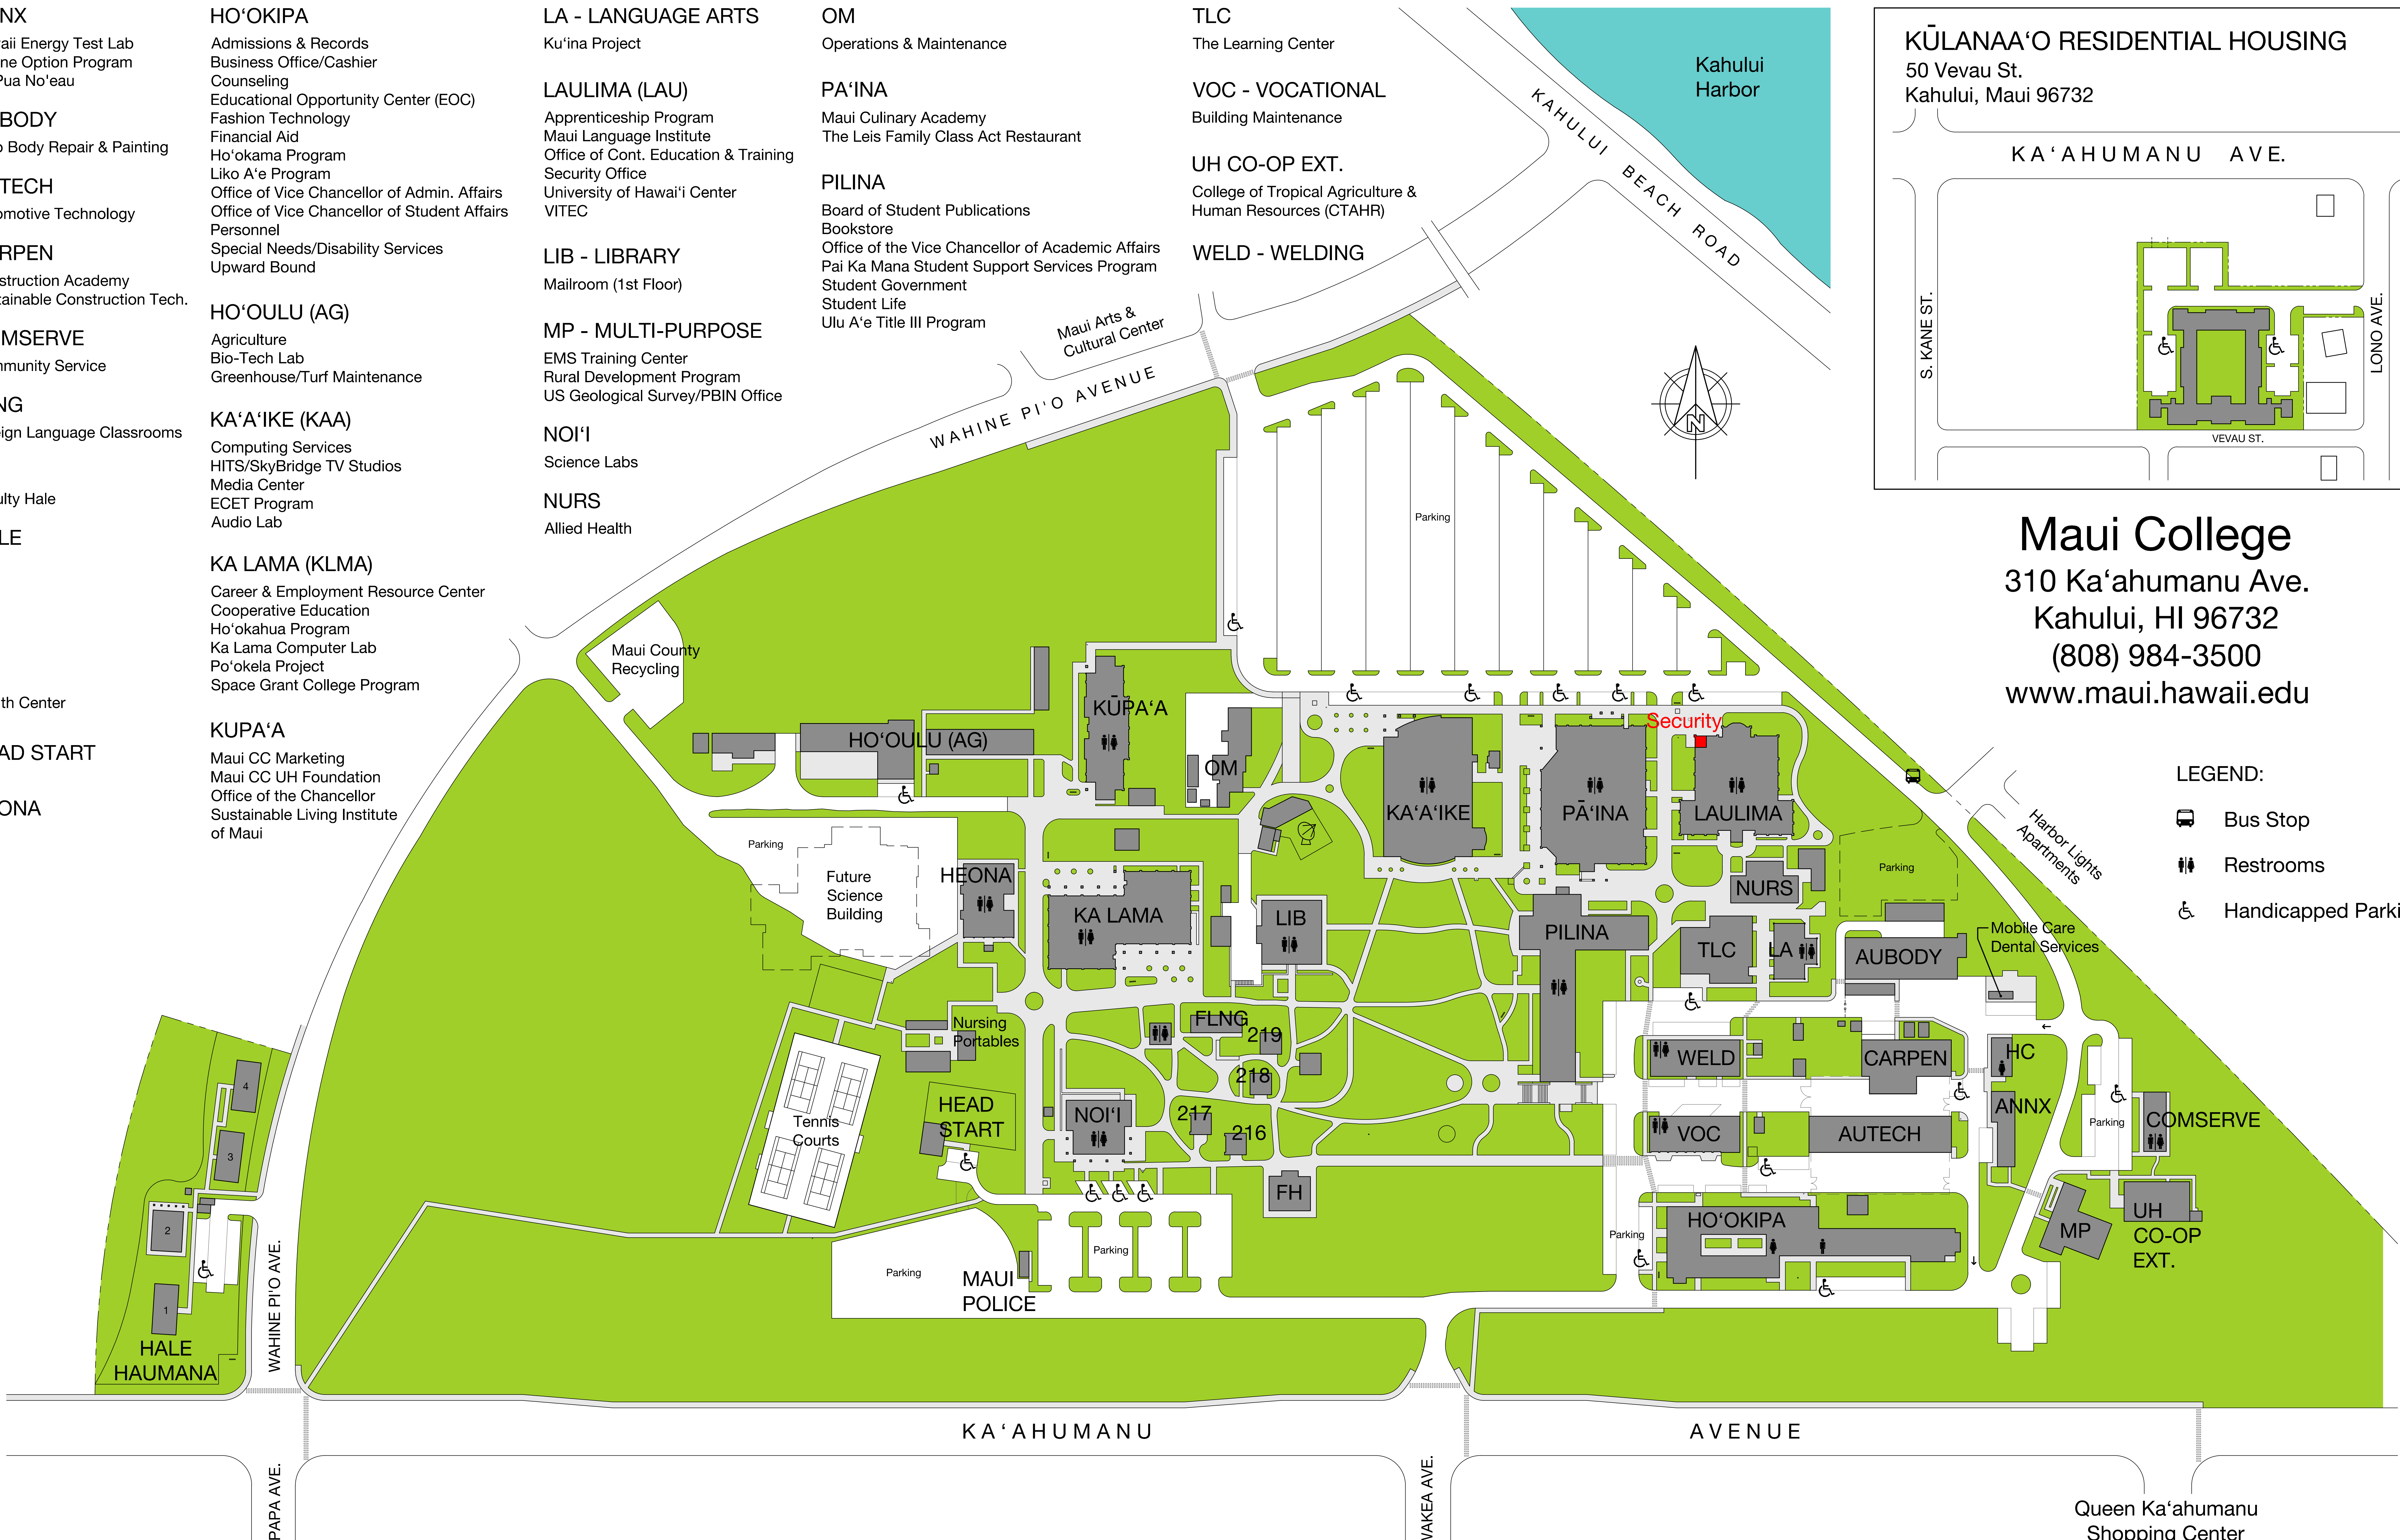

HO'OU LU (AG)

Agriculture
Bio-Tech Lab
Greenhouse/Turf Maintenance

KA'A'IKE (KAA)

Computing Services
HITS/SkyBridge TV Studios
Media Center
ECET Program
Audio Lab

KA LAMA (KLMA)

Career & Employment Resource Center
Cooperative Education
Ho'okahua Program
Ka Lama Computer Lab
Po'okela Project
Space Grant College Program

KUPA'A

Maui CC Marketing
Maui CC UH Foundation
Office of the Chancellor
Sustainable Living Institute of Maui

LA - LANGUAGE ARTS

Ku'ina Project

LAULIMA (LAU)

Apprenticeship Program
Maui Language Institute
Office of Cont. Education & Training
Security Office
University of Hawai'i Center
VITEC

LIB - LIBRARY

Mailroom (1st Floor)

MP - MULTI-PURPOSE

EMS Training Center
Rural Development Program
US Geological Survey/PBIN Office

NOI'I

Science Labs

NURS

Allied Health

OM

Operations & Maintenance

PA'INA

Maui Culinary Academy
The Leis Family Class Act Restaurant

PILINA

Board of Student Publications
Bookstore
Office of the Vice Chancellor of Academic Affairs
Pai Ka Mana Student Support Services Program
Student Government
Student Life
Ulu A'e Title III Program

TLC

The Learning Center

VOC - VOCATIONAL

Building Maintenance

UH CO-OP EXT.

College of Tropical Agriculture & Human Resources (CTAHR)

WELD - WELDING

Kūlanāā'o Residential Housing
50 Vevau St.
Kahului, Maui 96732

Maui College
310 Ka'ahumanu Ave.
Kahului, HI 96732
(808) 984-3500
www.maui.hawaii.edu

1. **LEGEND:**
2. Bus Stop
   - Restrooms
   - Handicapped Parking

Queen Ka'ahumanu Shopping Center